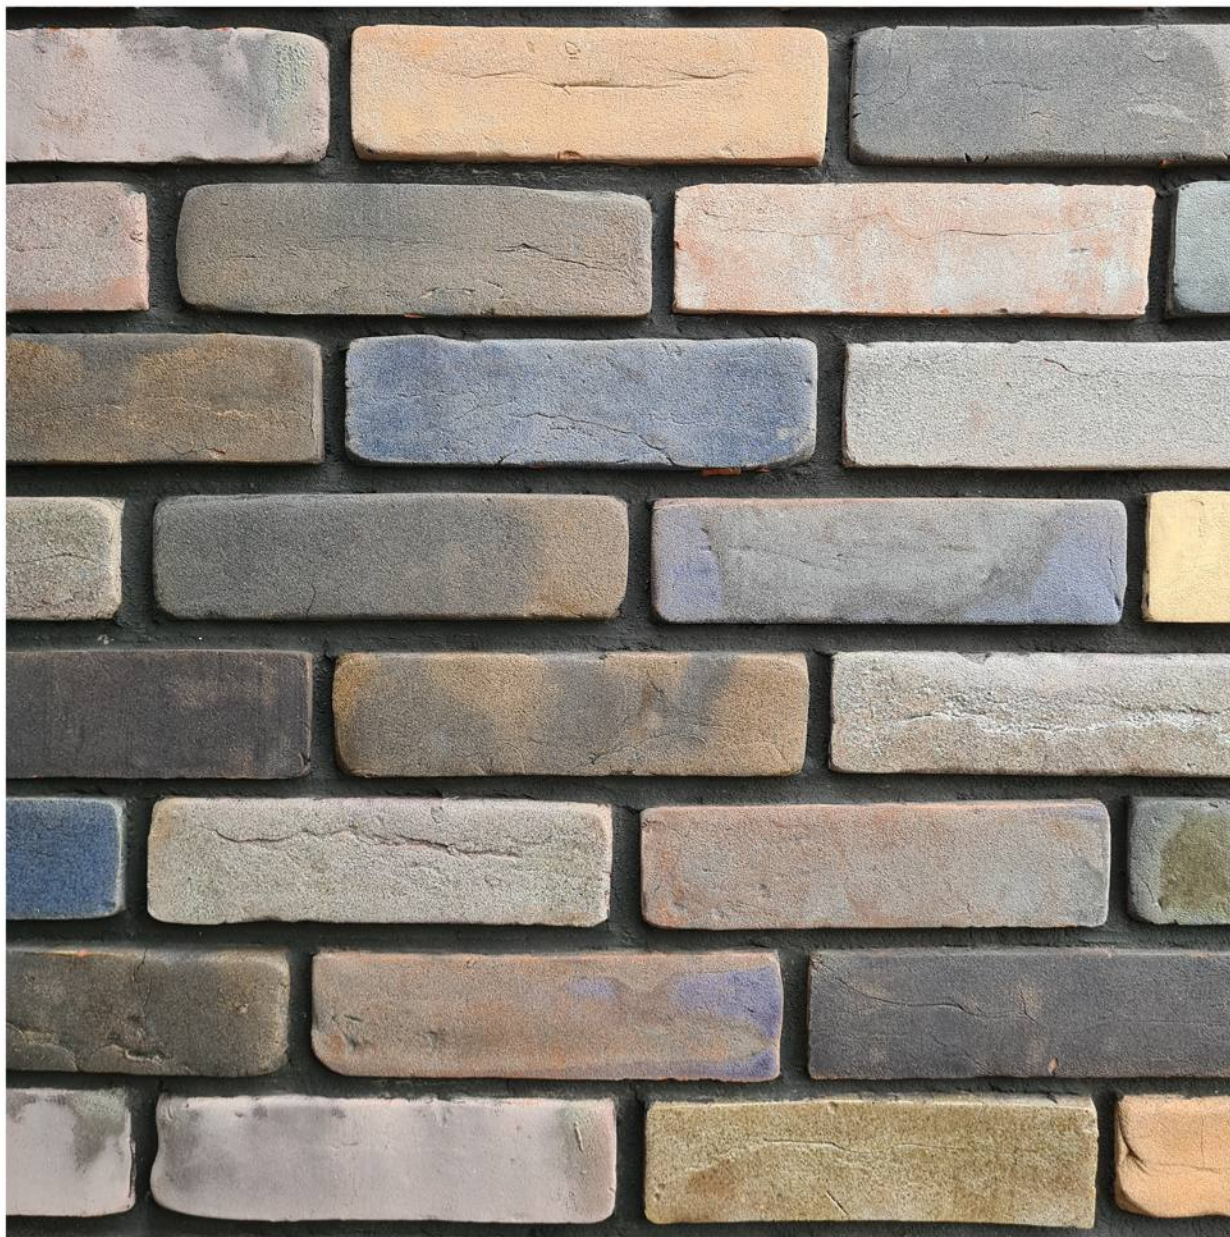

Random Mix 3 (just a mixing example)
#?