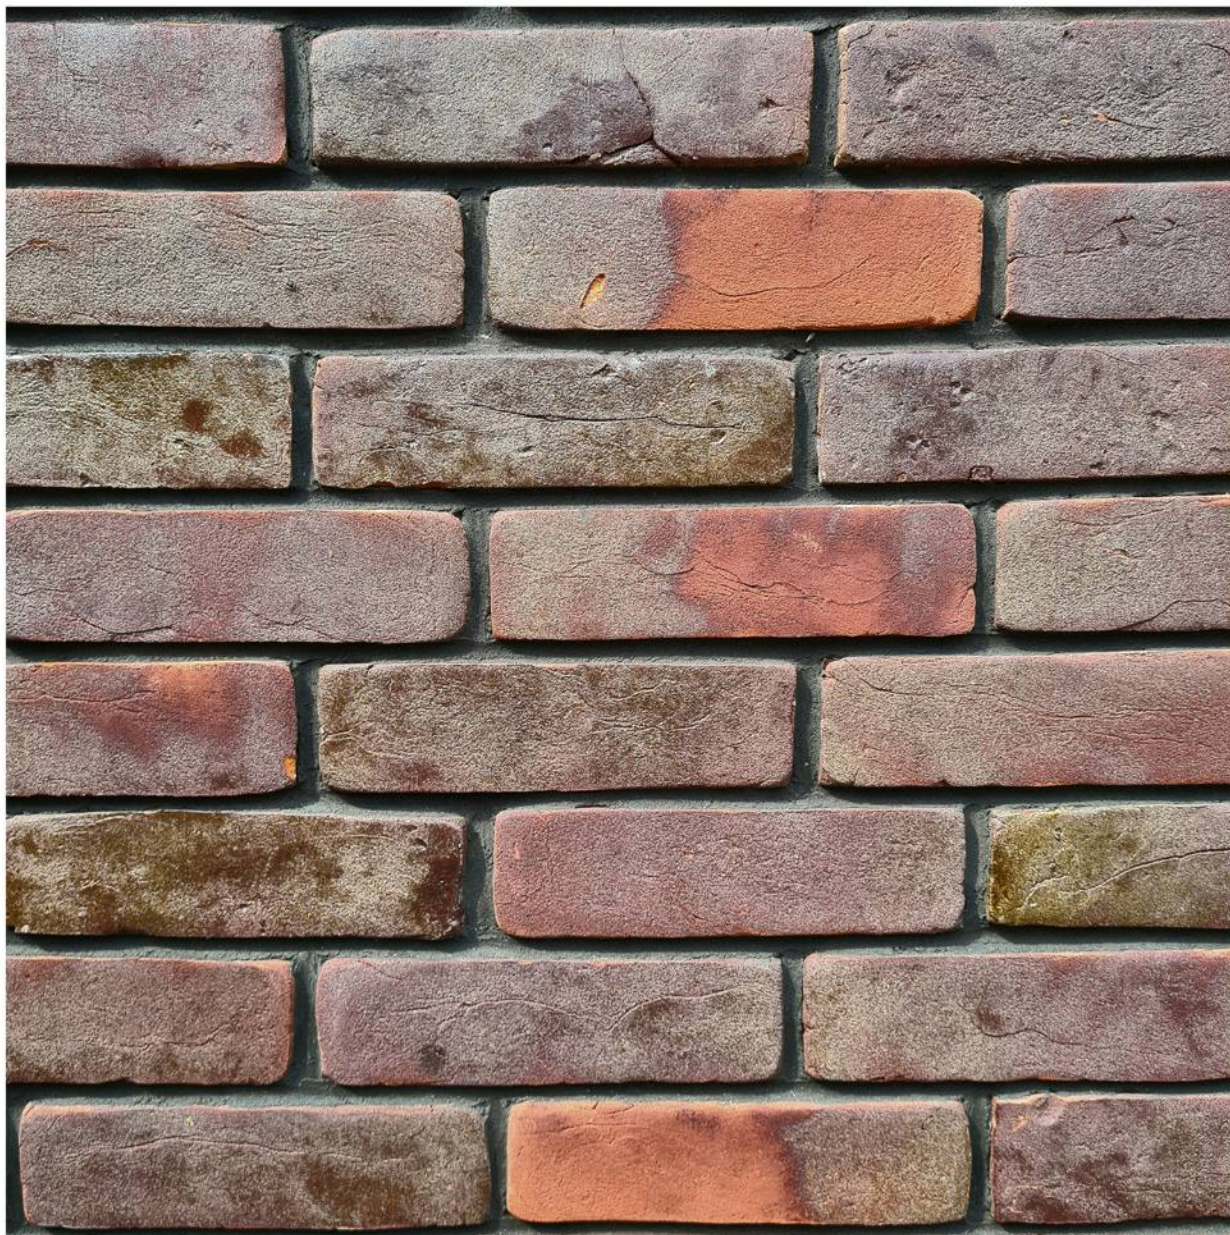

Magical Forest
#73